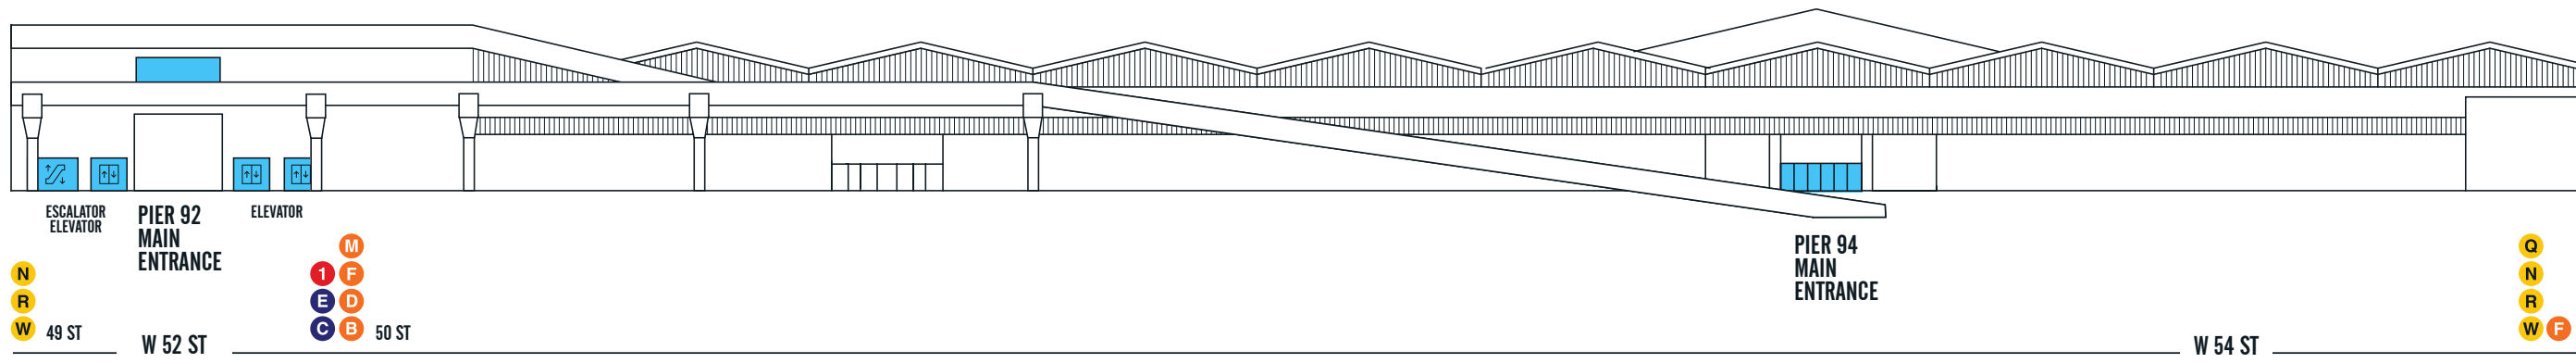

DIRECTIONS

Piers 92 & 94 are located on 12th Avenue between 52nd and 54th Streets.

The nearest subway stations are:

49TH STREET
N R W

50TH STREET
M F D B
C E I

57TH STREET
Q N R W F

For your convenience, The Armory Show offers complimentary shuttle service running from the front of Pier 94 to the following locations:

Hôtel Americano
518 West 27th Street
New York City

Hudson Hotel
358 West 58th Street
New York City