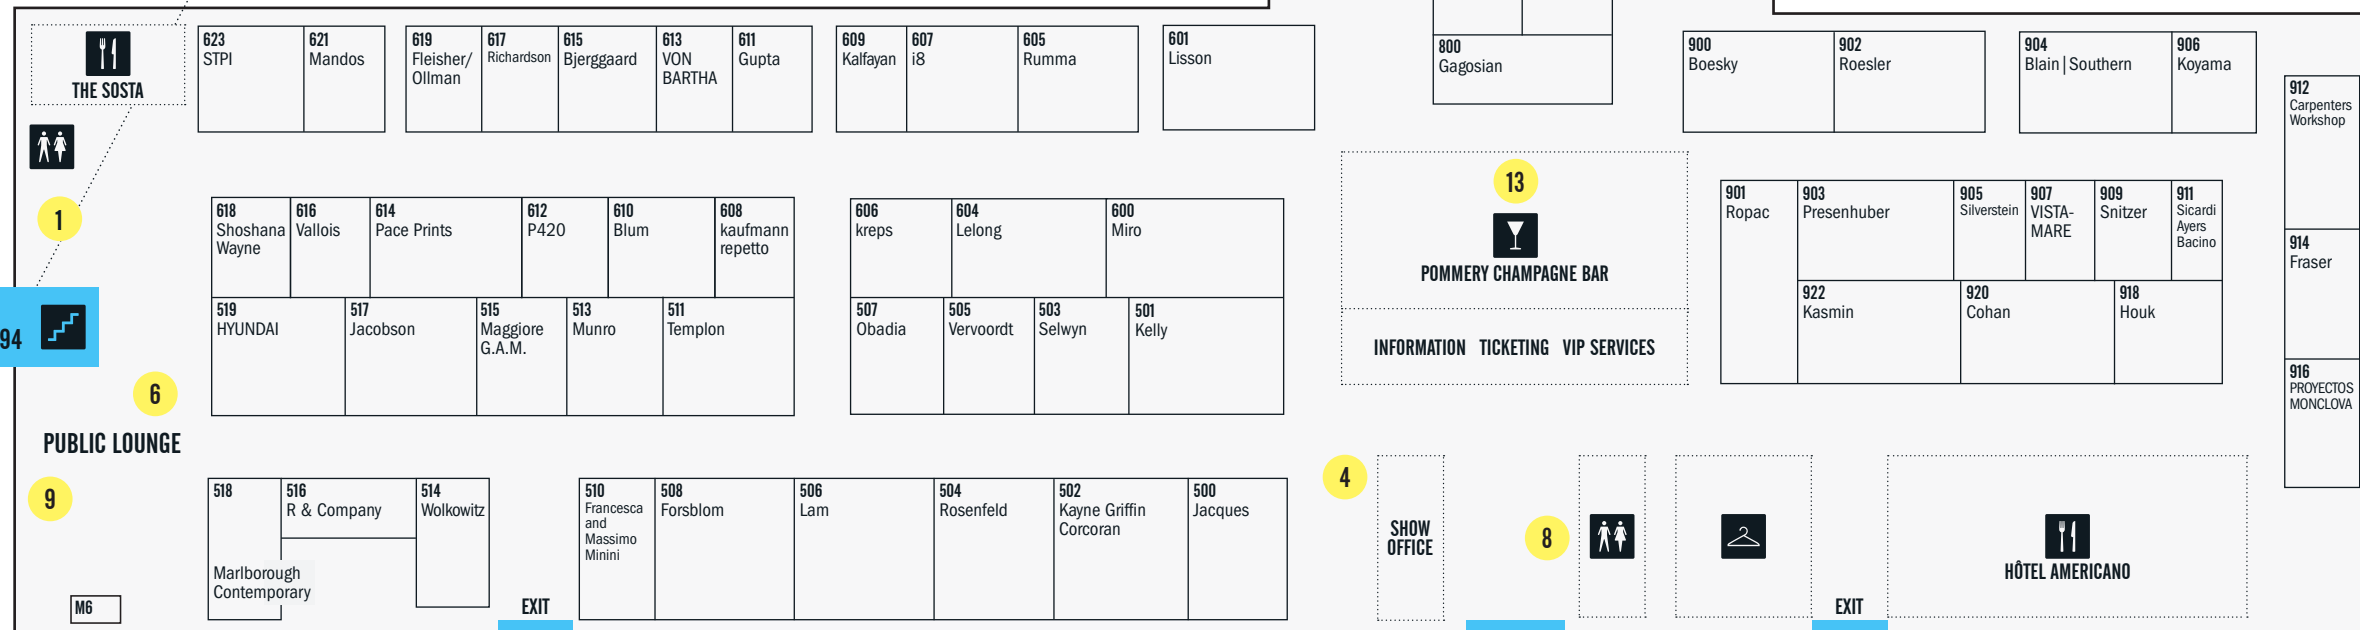

# PIER 92

HUDSON RIVER

# EXHIBITOR KEY

- GALLERIES
- INSIGHTS
- PRESENTS
- FOCUS
- PLATFORM
- ENTRY / EXIT / PATHWAYS

# DIRECTIONS

Piers 92 & 94 are located on 12th Avenue between 52nd and 54th Streets.

The nearest subway stations are:

**49TH STREET**  
N R W

**50TH STREET**  
M F D B  
C E I

**57TH STREET**  
Q N R W F

For your convenience, The Armory Show offers complimentary shuttle service running from the front of Pier 94 to the following locations:

**Hôtel Americano**  
518 West 27th Street  
New York City

**Hudson Hotel**  
358 West 58th Street  
New York City