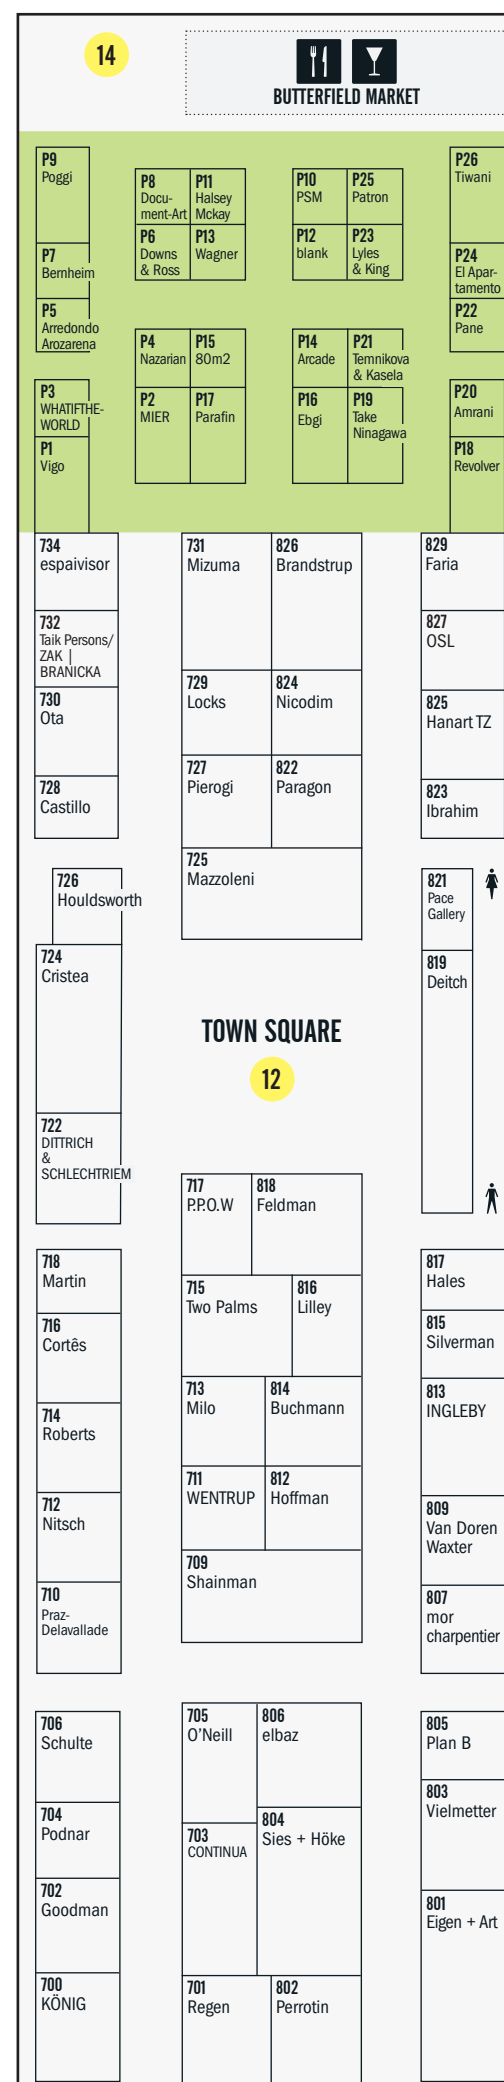

# PIER 92

HUDSON RIVER

# PIER 94

# EXHIBITOR KEY

- GALLERIES
- INSIGHTS
- PRESENTS
- FOCUS
- PLATFORM
- ENTRY / EXIT / PATHWAYS

# DIRECTIONS

Piers 92 & 94 are located on 12th Avenue between 52nd and 54th Streets.

The nearest subway stations are:

**49TH STREET**  
N R W

**50TH STREET**  
M F D B  
C E I

**57TH STREET**  
Q N R W F

For your convenience, The Armory Show offers complimentary shuttle service running from the front of Pier 94 to the following locations: